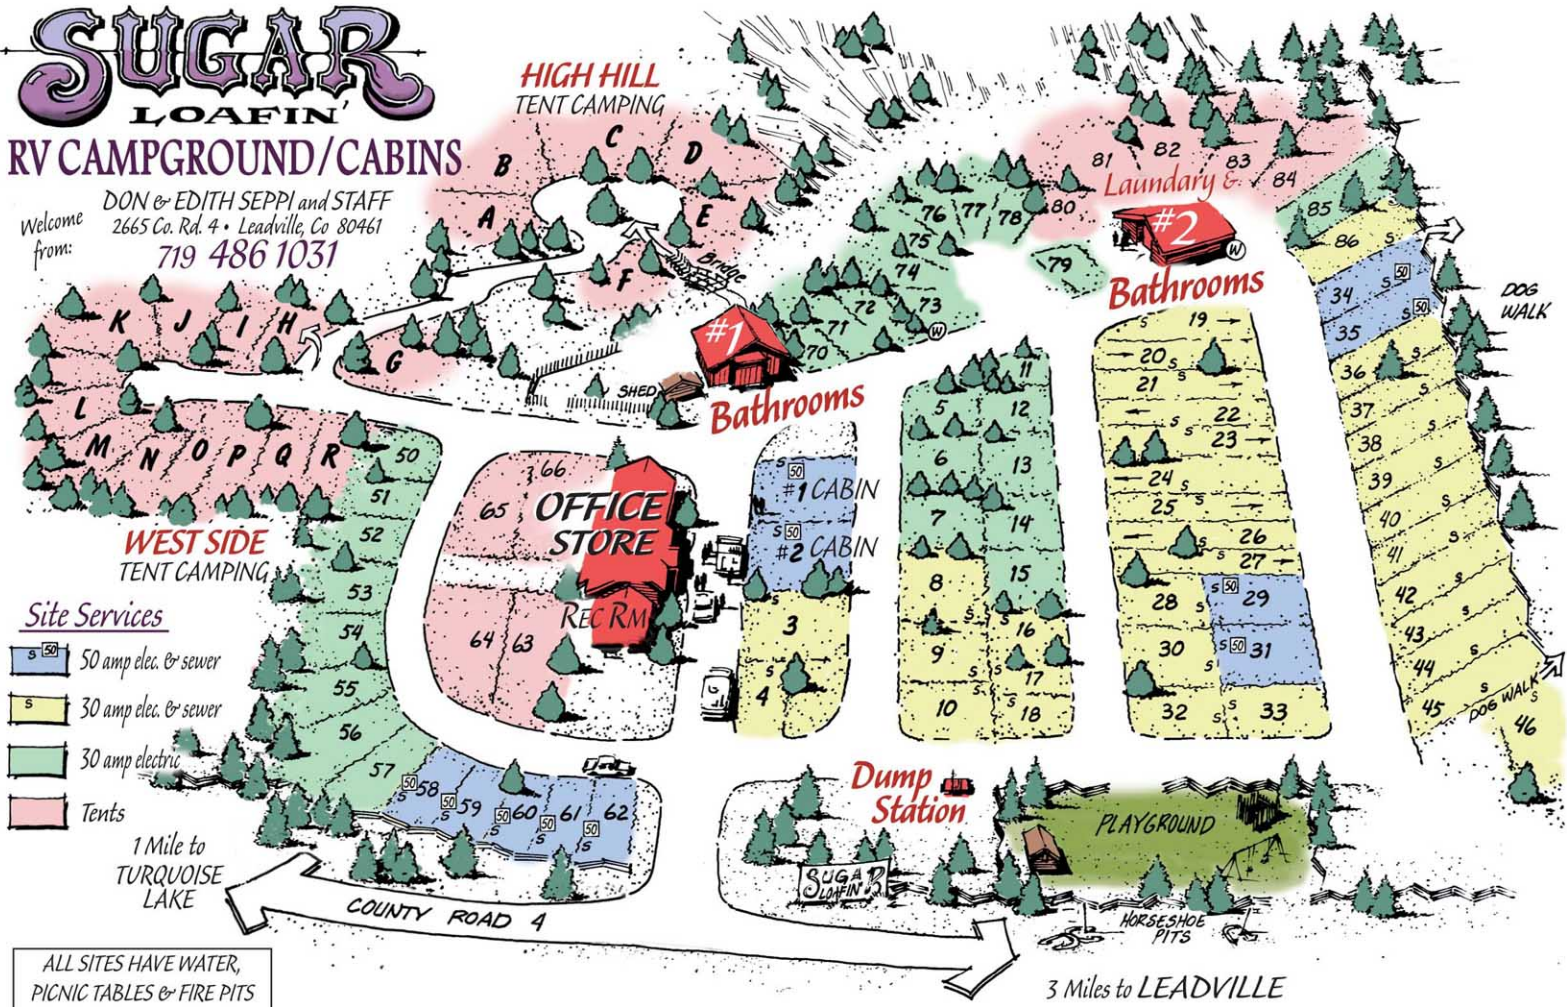

SUGAR LOAFIN' RV CAMPGROUND/CABINS

Welcome from: DON & EDITH SEPLI and STAFF
 2665 Co. Rd. 4 • Leadville, Co 80461
 719 486 1031

- Site Services
- S⁵⁰ 50 amp elec. & sewer
 - S 30 amp elec. & sewer
 - E 30 amp electric
 - T Tents

ALL SITES HAVE WATER,
 PICNIC TABLES & FIRE PITS

3 Miles to LEADVILLE